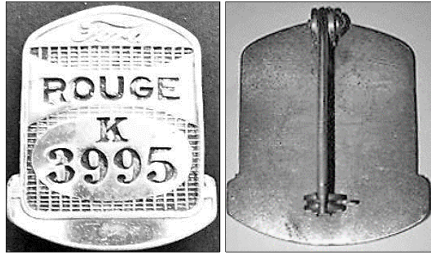

1. PAGE 9, SECTION A - ADD MANUFACTURER MARK BADGE – EDIT SPECIFICATIONS

1. NO MANUFACTURER’S MARK

Location: #1: Dearborn, MI
 #2: Cambridge, MA
 Vintage: circa 1920-1932
 Composition: nickel plated nickel silver
 Comment: Most of the radiator badges do not have a manufacturer mark.

2. MANUFACTURER’S MARK

Dimensions: 40mm H by 30mm W
 Manufacturer’s Mark: SUPERIOR / S & S CO. / DETROIT
 Manufacturer: Superior Seal & Stamp Company, Detroit, Michigan

2. PAGE 65, SECTION H – ADD NUMBER 14