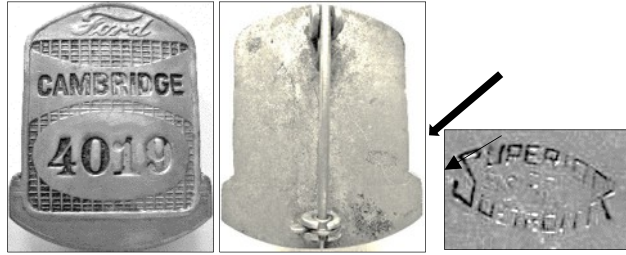

1. PAGE 9, SECTION A - ADD MANUFACTURER MARK BADGE – EDIT SPECIFICATIONS

1. NO MANUFACTURER’S MARK

Location: #1: Dearborn, MI
 #2: Cambridge, MA
 Vintage: circa 1920-1932
 Composition: nickel plated nickel silver
 Comment: Most of the radiator badges do not have a manufacturer mark.

2. MANUFACTURER’S MARK

Dimensions: 40mm H by 30mm W
 Manufacturer’s Mark: SUPERIOR / S & S CO. / DETROIT
 Manufacturer: Superior Seal & Stamp Company, Detroit, Michigan

2. PAGE 65, SECTION H – ADD NUMBER 14