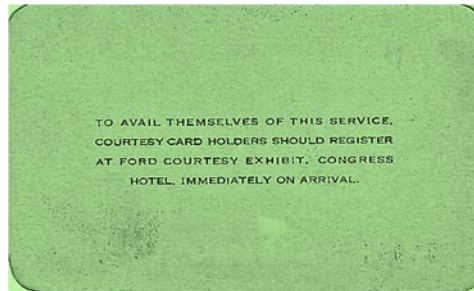

2. PAGE 65, SECTION H – ADD NUMBER 14

14.